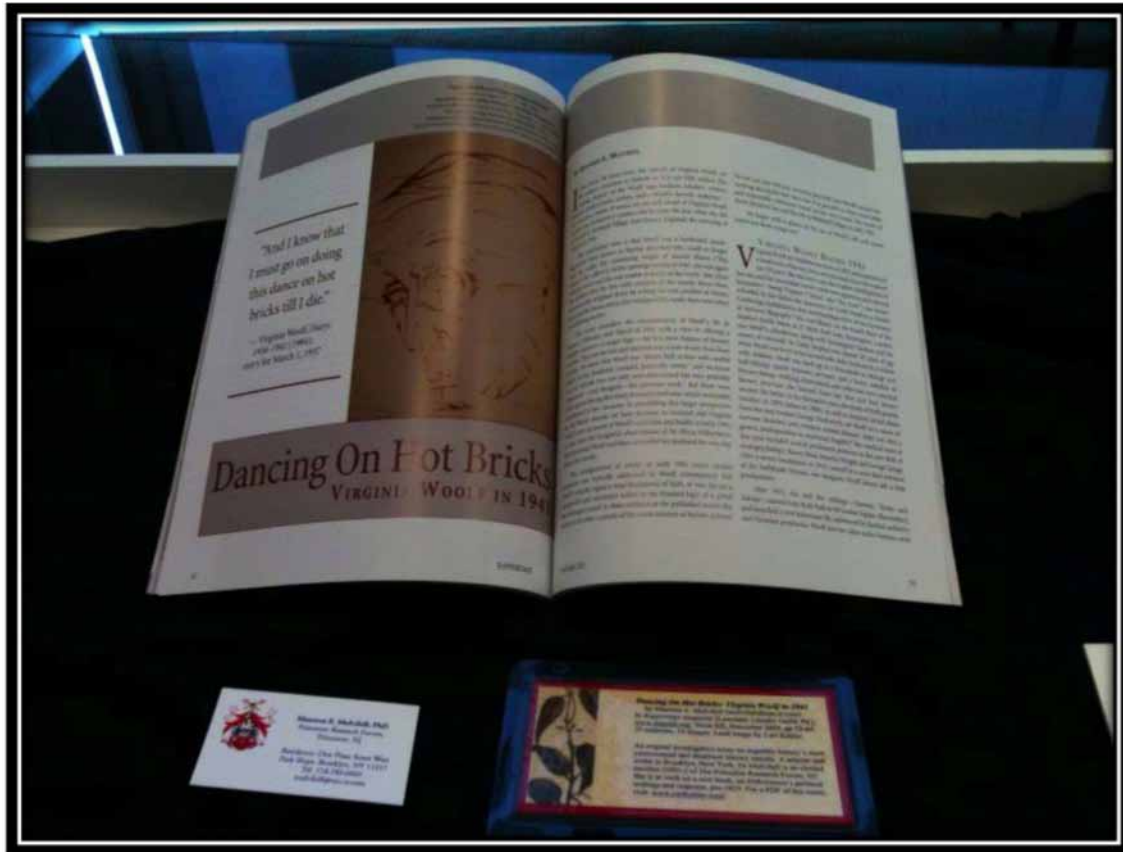

<http://www.brooklynpubliclibrary.org/events/exhibitions/2009/beyondwords.jsp>

**Hotel Visby Clarion  
Visby-Gotland, Sweden  
Selections from The Carl Köhler Collection  
Henry Köhler, Photographer  
Summer-Winter, 2010**

<http://www.magasinet.net/start/doc.php?did=516>

Irving K. Barber Learning Centre Gallery  
University of British Columbia, Vancouver, B.C., Canada  
Carl Köhler Collection Exhibition, April-August, 2010  
Allan Cho, Installation / Photography  
Mulvihill 'Woolf' Exhibit, with Köhler 'Woolf' drawing as lead image  
*Rapportage* magazine (Lancaster, Pa.), Vol. 12 (2009), pp 52-64, 12 images

**Carl Köhler Show, Boole Library, University College Cork, Ireland.  
January ~ March 2011 Installation & Photography: Crónán Ó Doibhlin,  
Head, Special Collections.**

**Exhibit left: Magazine Article, “Dancing On Hot Bricks: *Virginia Woolf*  
in 1941” by Maureen E. Mulvihill**