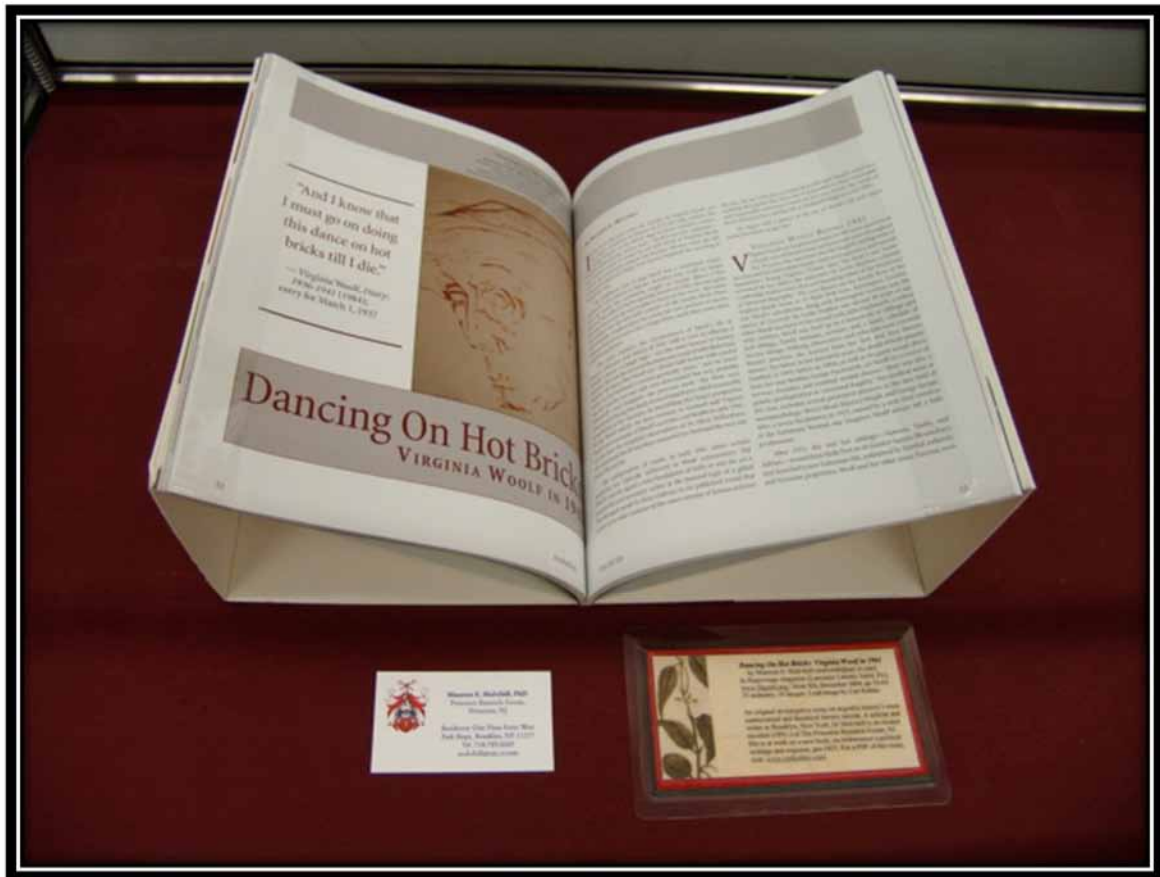

The Joseph Regenstein Library, University of Chicago
Carl Köhler Collection Exhibition, September-December, 2010
Patti Gibbons and James Vaughan, Installation / Photography
Mulvihill 'Woolf' Exhibit, with Köhler 'Woolf' drawing as lead image
Rapportage magazine (Lancaster, Pa.), Vol. 12 (2009), pp 52-64, 12 images

<http://www.carlkohler.se/Mulvihill-Woolf-PDF.pdf>